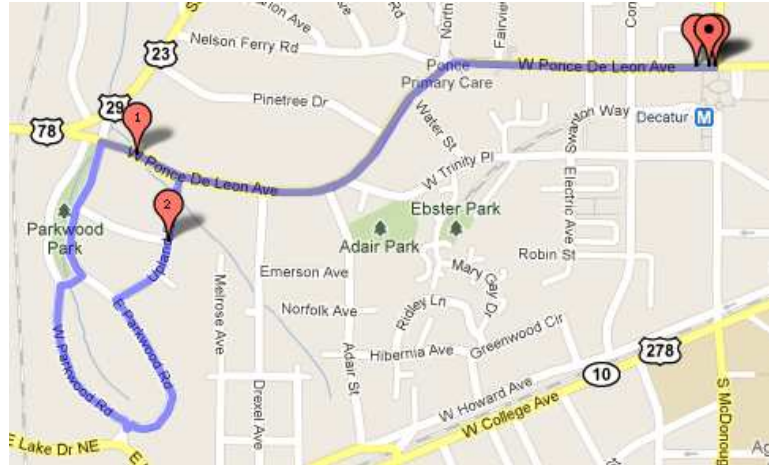

# Parkwood 3-Miler

From the Old Courthouse at Clairemont and Ponce

Miles	Direction
	West on Ponce
1.09	Left on W Parkwood Rd
	Continue on to E Parkwood Rd
1.88	Right on Upland Rd
2.10	Right on Ponce
3.04	Finish at the Old Courthouse on Clairemont and Ponce

<http://www.gmap-pedometer.com/?r=4603965>