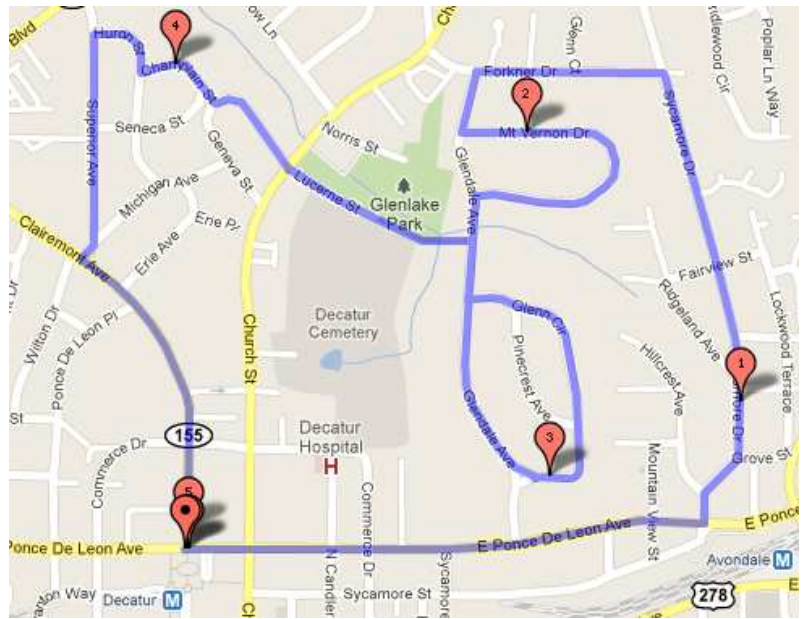

Glenlake 5-Miler

From Clairemont and Ponce

Miles	Direction
	East on Ponce
0.78	Left on Sycamore Dr
1.51	Left on Forkner Rd
1.80	Left on Glendale Av
1.89	Left on Mt Vernon Dr
2.40	Left on Glendale Av
2.56	Left on Glenn Cir
3.04	Right on Glendale Av
3.41	Left onto path entering Glenlake park
	Continue on Lucerne St and across Church St
3.88	Right on Champlain St
4.03	Right on Huron St
4.14	Left on Superior Av
4.47	Right on Michigan Av
4.50	Left on Clairemont Av
5.03	Finish at Clairemont and Ponce

<http://www.gmap-pedometer.com/?r=4637331>