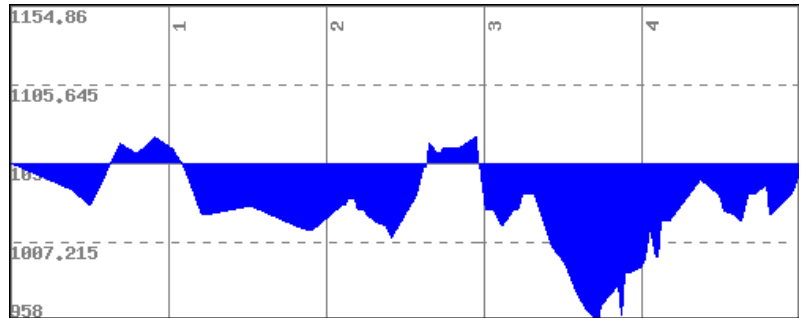

Glenlake 5-Miler

From Clairemont and Ponce

Miles	Direction
	East on Ponce
0.78	Left on Sycamore Dr
1.51	Left on Forkner Rd
1.80	Left on Glendale Av
1.89	Left on Mt Vernon Dr
2.40	Left on Glendale Av
2.56	Left on Glenn Cir
3.04	Right on Glendale Av
3.41	Left onto path entering Glenlake park
	Continue on Lucerne St and across Church St
3.88	Right on Champlain St
4.03	Right on Huron St
4.14	Left on Superior Av
4.47	Right on Michigan Av
4.50	Left on Clairemont Av
5.03	Finish at Clairemont and Ponce