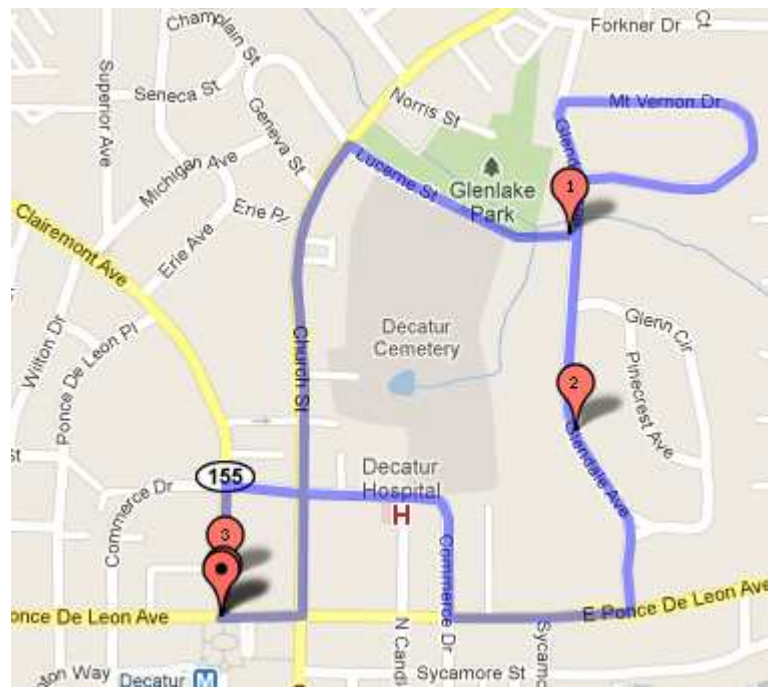

Glenlake 3-Miler

From Clairemont and Ponce

Miles	Direction
	East on Ponce
0.10	Left on Church St
0.68	Right on Lucerne St
	Continue on path at the end of Lucerne St/parking lot
	Exit park and onto Glendale Av
1.00	Left on Glendale Av
1.07	Right on Mt Vernon Dr
1.58	Left on Glendale Av
2.24	Right on Ponce
2.46	Right on Commerce Dr
2.87	Left on Clairemont Av
3.05	Finish at Clairemont and Ponce

<http://www.gmap-pedometer.com/?r=4637203>