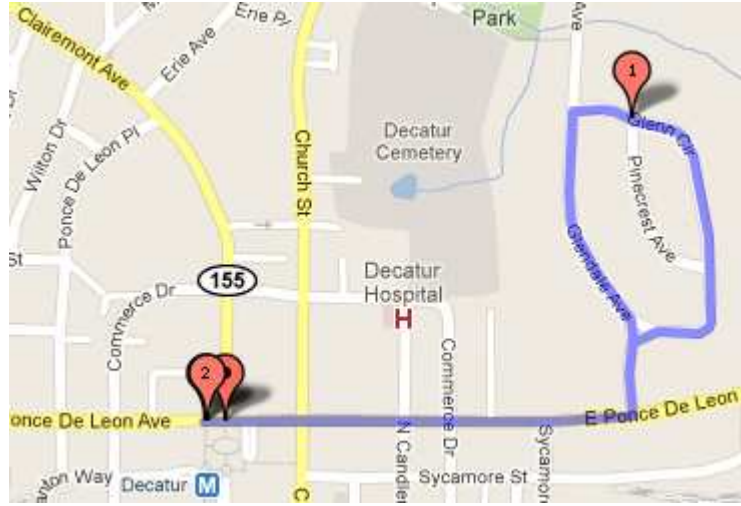

Glenlake 2-Miler

From Clairemont and Ponce

Miles	Direction
	East on Ponce
0.50	Left on Glendale Av
0.60	Right on Glenn Cir
1.08	Left on Glendale Av
1.48	Right on Ponce
2.00	Finish at Clairemont and Ponce

<http://www.gmap-pedometer.com/?r=4637246>